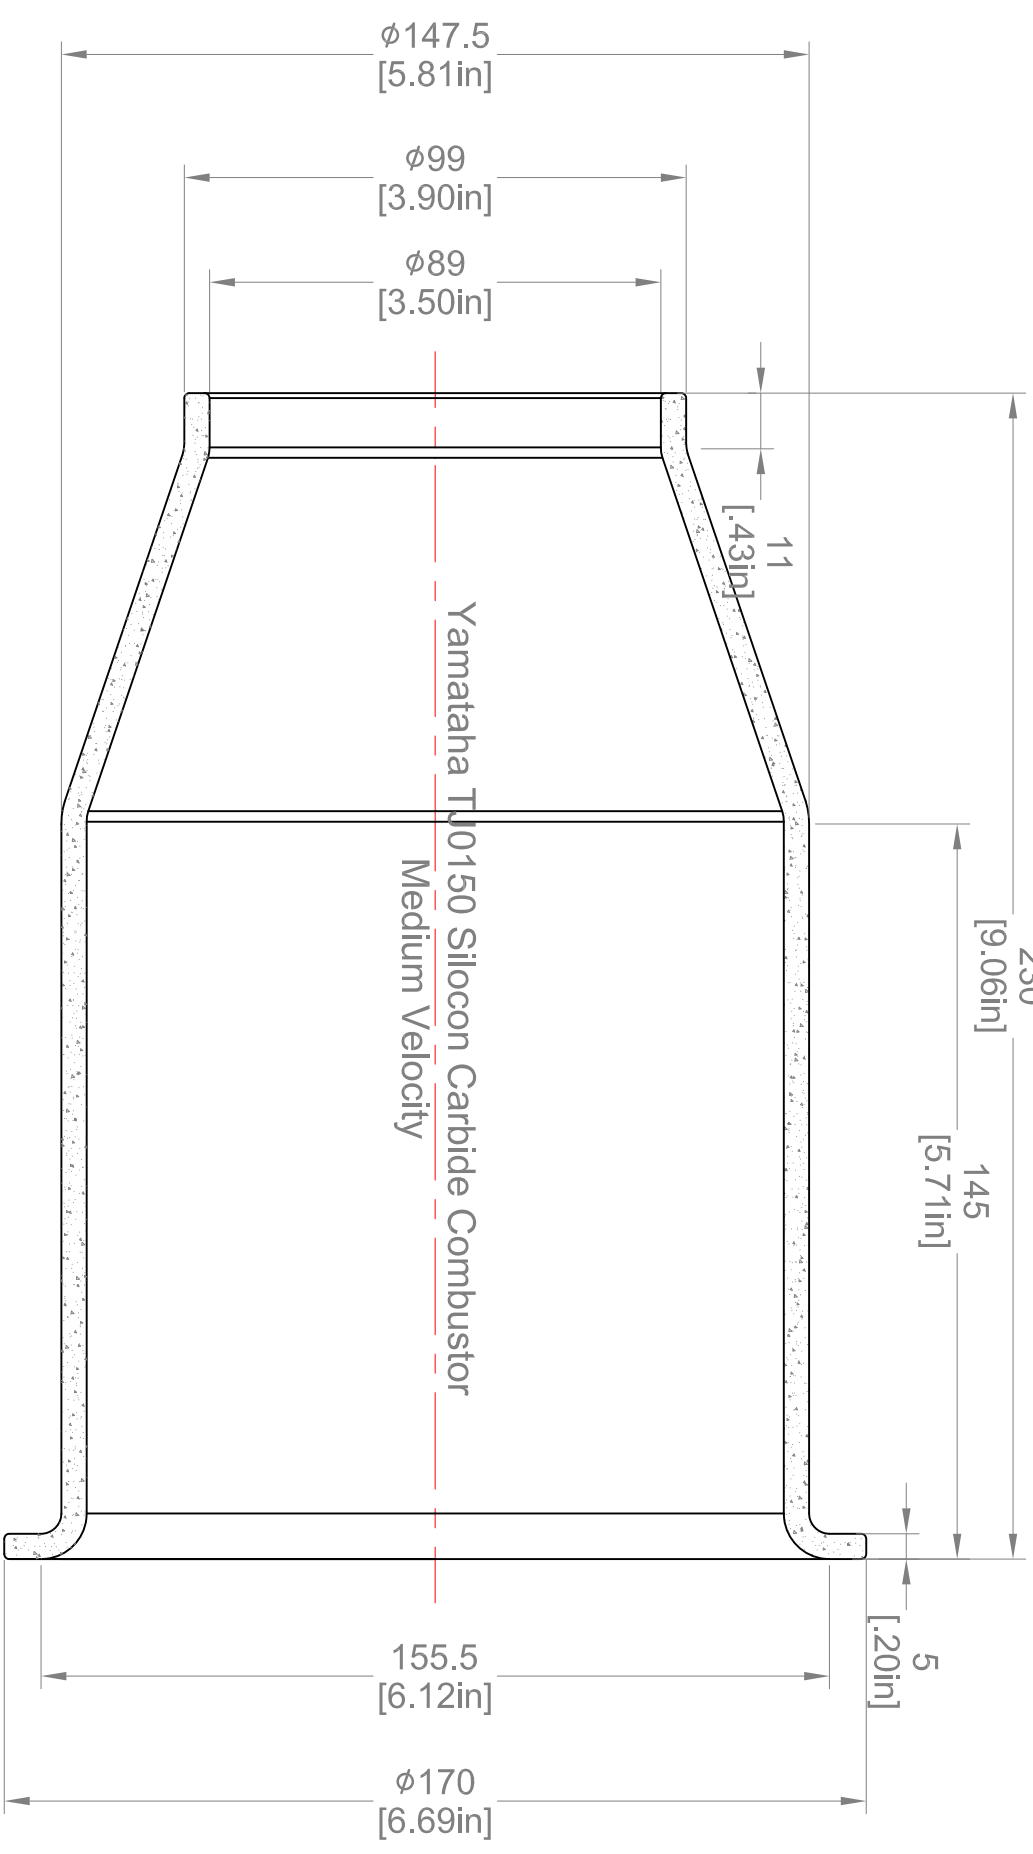

Yamataha TJ0150 15213 Combustor SiC MV

yamataha-tj0150-15213-combustor-sic-mv.html

Yamataha TJ0150 Silicon Carbide Combustor
Medium Velocity

RevNo	Revision note	Date	Signature	Checked
-------	---------------	------	-----------	---------

Itemref	Quantity	Title/Name, designation, material, dimension etc		Article No./Reference
Designed by	Checked by	Approved by - date	File name	TITLE
XXX	XXX	XXX - 00/00/00	Yamataha TJ0150	15213 Combustor SiC MV