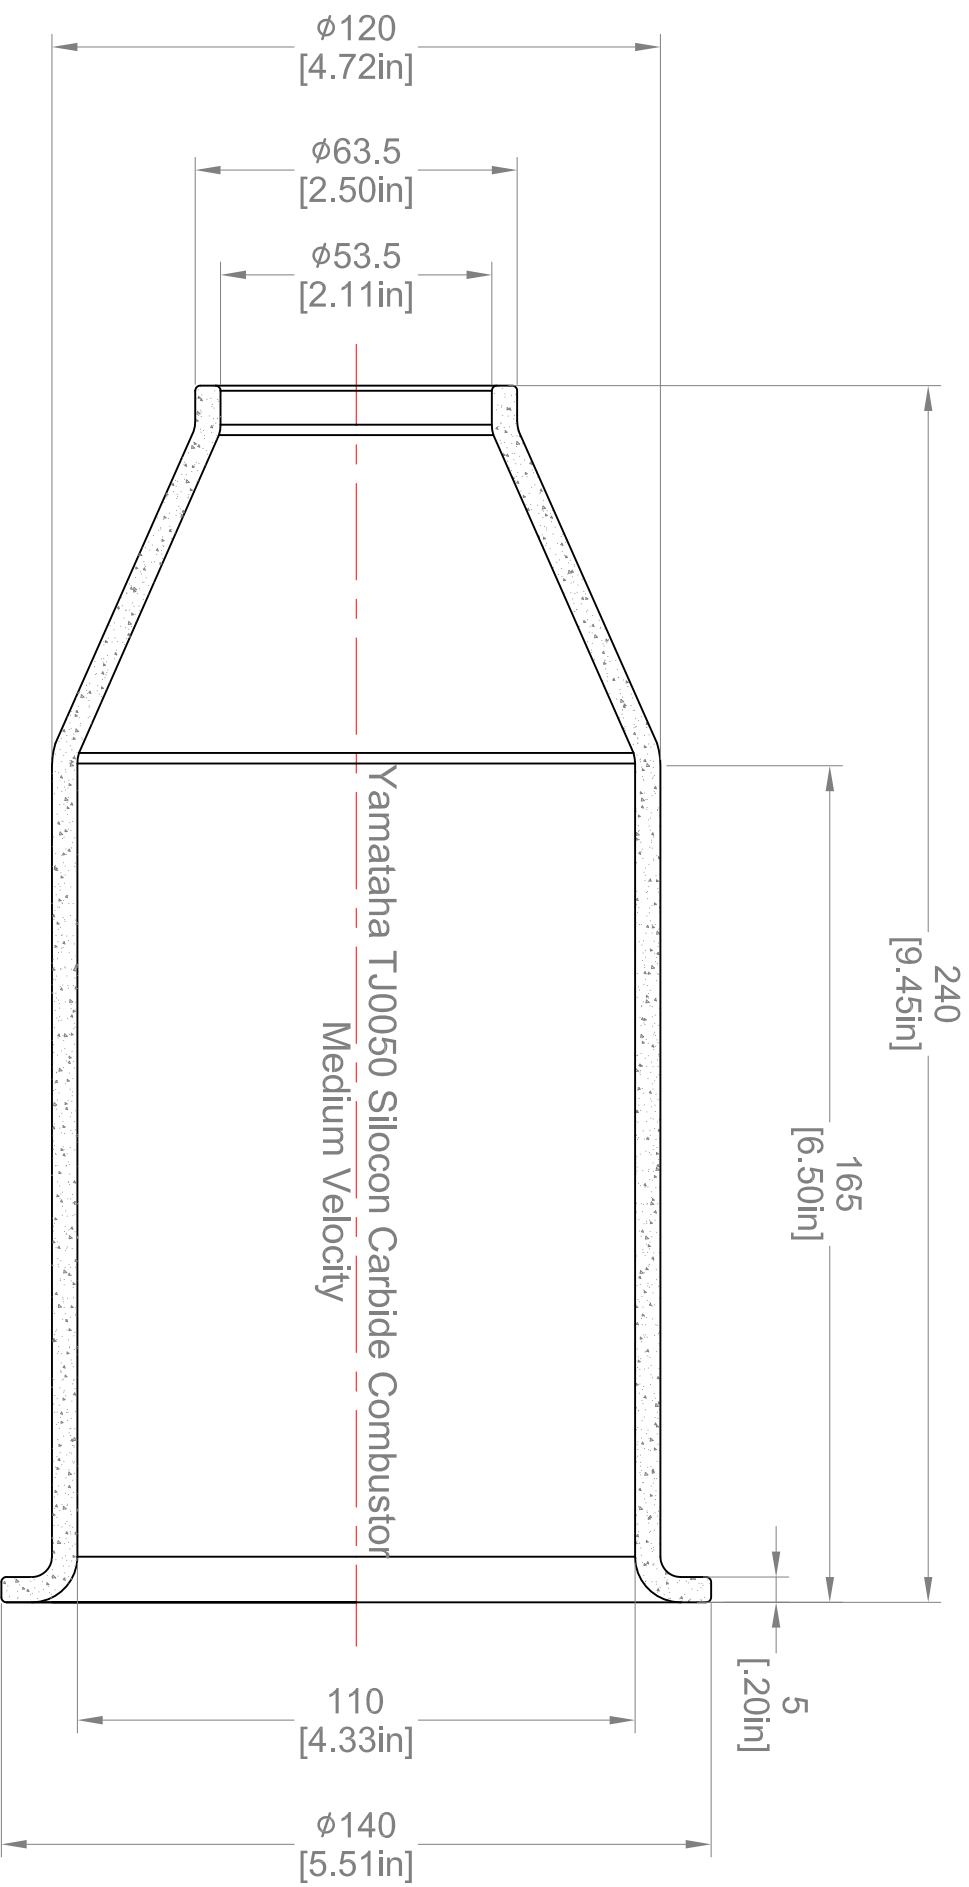

Yamataha TJ0050 21793-1 Combustor SiC MV

yamataha-tj0050-21793-1-combustor-sic-mv.html

Yamataha TJ0050 Silocon Carbide Combustor
Medium Velocity

Itemref	Quantity	Title/Name, designation, material, dimension etc			Article No./Reference
Designed by	Checked by	Approved by - date	File name	TITLE	
XXX	XXX	XXX - 00/00/00	yamataha TJ0050	21793-1 Combustor SiC MV	

บริษัท เอดดี เฟอร์เนซ จำกัด
ADD FURNACE CO.,LTD.
https://www.add-furnace.com sales@add-furnace.com
Tel:02-888-3472 Fax:02-888-3258

Scale(A4)	Edition	Sheet	View(Kh-0)
1x	0	1/1	

SERVED THE RIGHT OF THIS DRAWING BY ADD FURNACE CO.,LTD.
DO NOT COPY OR REPEAT THIS DRAWING BEFORE GETTING CONSENT FROM COMPANY